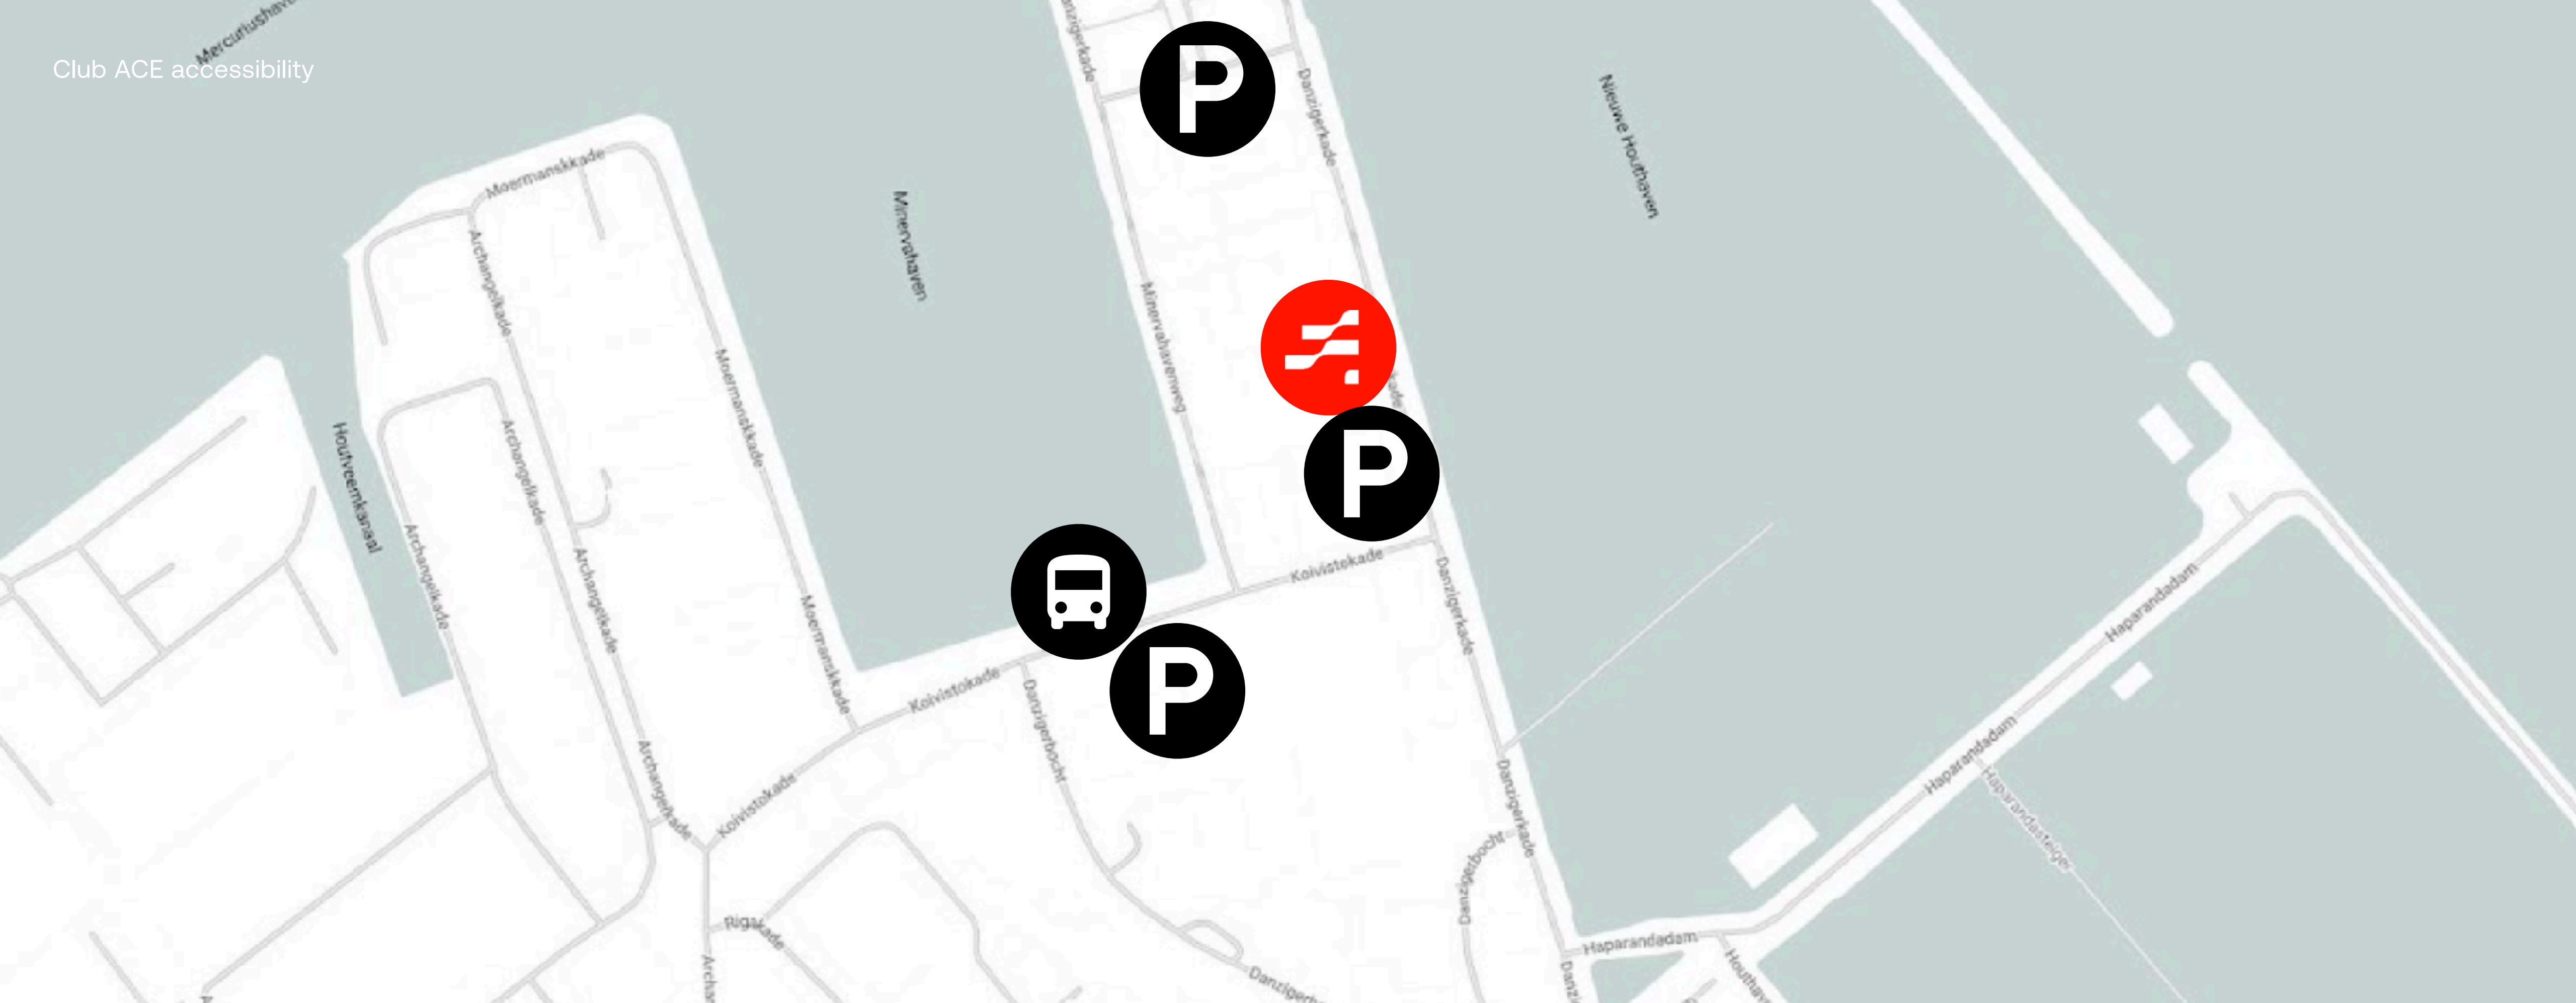

Accessibility

Club ACE is located in the vibrant Houthavens area, in Amsterdam-West. It is conveniently situated and easily accessible by both public transportation and car, with plenty of parking space available.

Easy access by car and public transport:

- From Amsterdam Central Station **Bus 48** to busstop Koivistokade
2 min walk to Club ACE
- From Amsterdam-Sloterdijk **Bus 22** to busstop Spaarndammerstraat
13 min walk to Club ACE

And more than enough parking spots:

- At Club ACE Amsterdam
- Minerva parking
600 spots

Address:

Club ACE Amsterdam
Danzigerkade 15-C
1013 AP Amsterdam